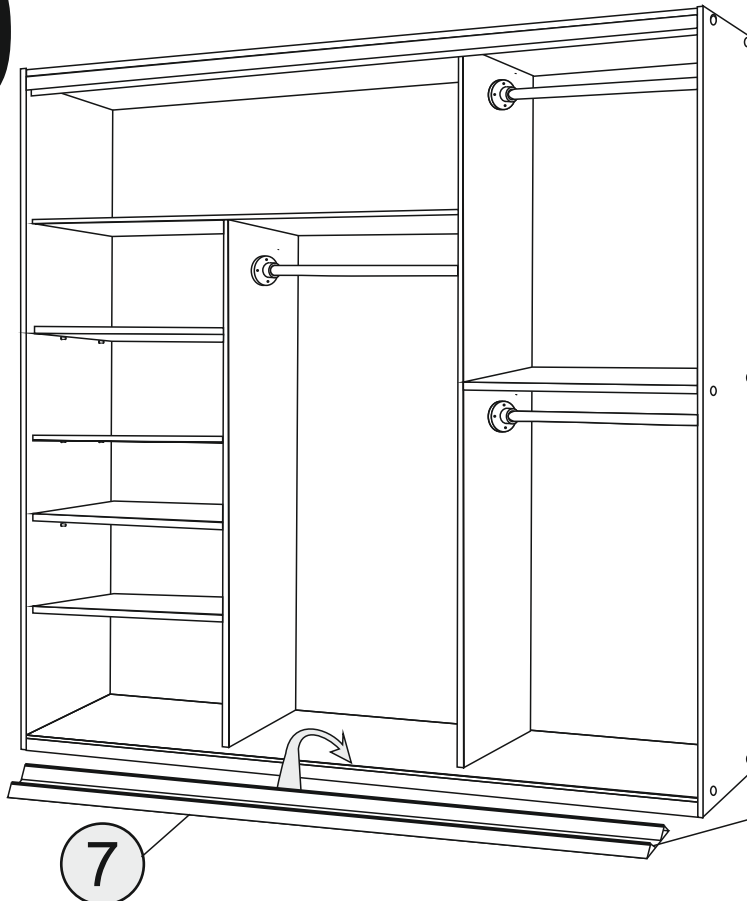

9

18x
φ3,5x16 mm p38

6x
n906

10

3x