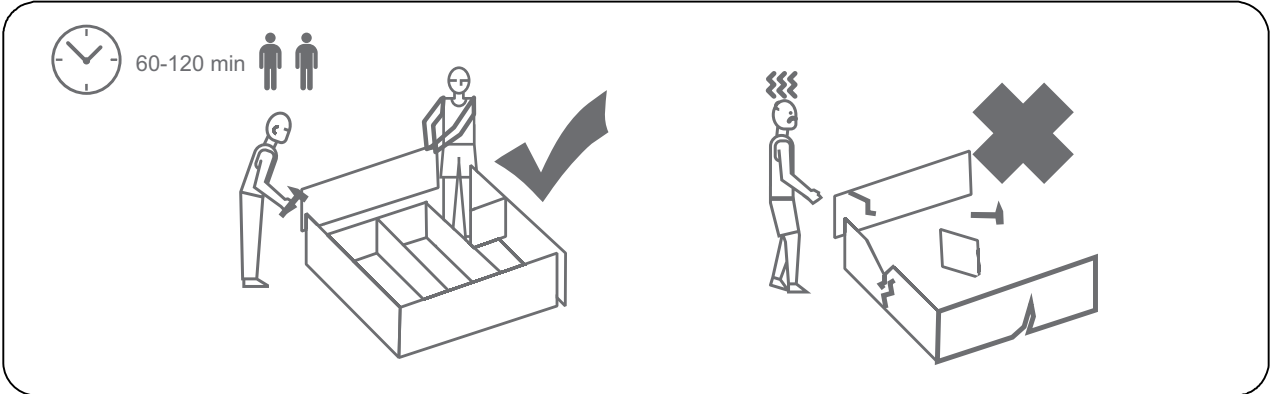

## ASSEMBLY INSTRUCTION

Dimensions  
Height: 2250 mm  
Width: 1800 mm  
Depth: 600 mm

### **RULES FOR USE AND CARE OF FURNITURE**

1. Use furniture only in dry rooms protected from the effects of weather conditions.
2. Install with suitable tools according to these assembly instructions.
3. Try to assemble as close to the location as possible.
4. The body is assembling in a horizontal position.
5. Before moving furniture, make sure that it is not loaded with items.  
**Caution:** moving furniture may damage it.  
When moving, hold on to vertical elements only; moving furniture by horizontal parts can break the product.
6. Overloading the furniture can damage it.
7. From time to time check the fittings and their correct position.
8. Wipe the furniture surface only with a slightly damp cloth or paper towels. Do not use chemical cleaning agents other than those specifically made for this.