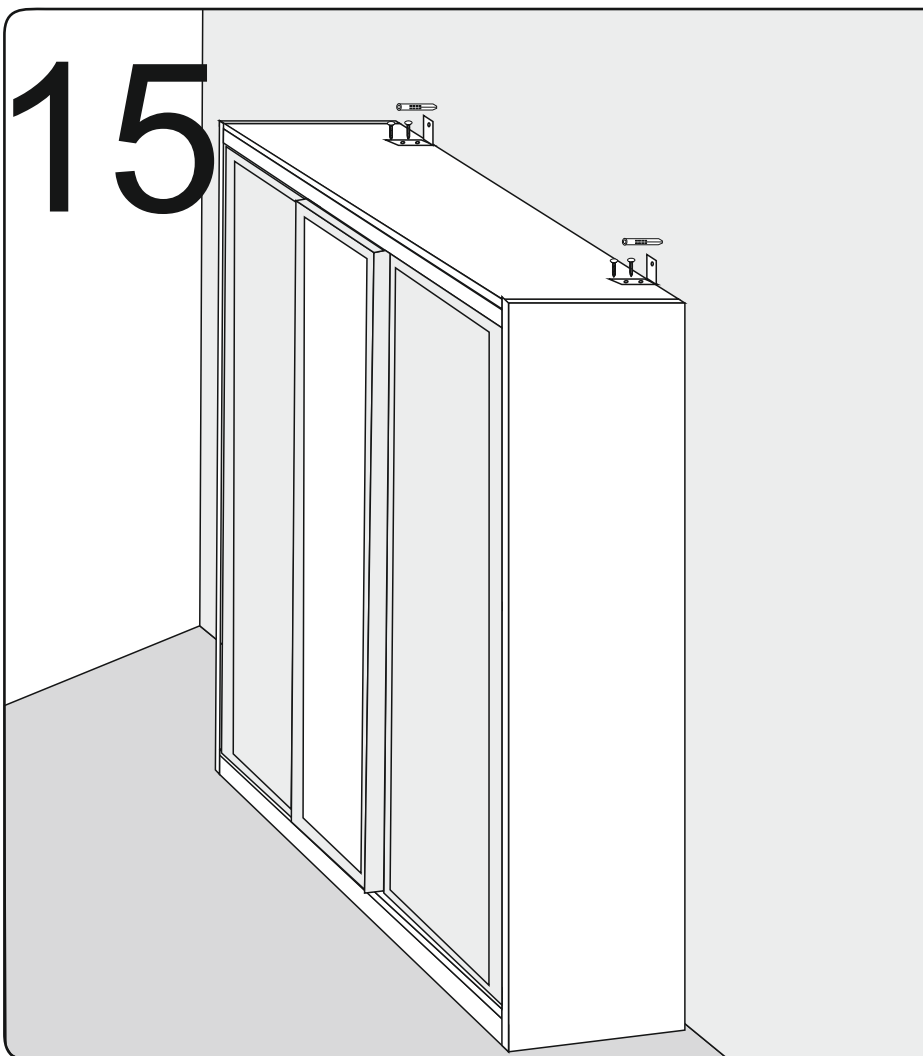

15

The dowel and the wall mounting angle are not included.
Purchase separately.