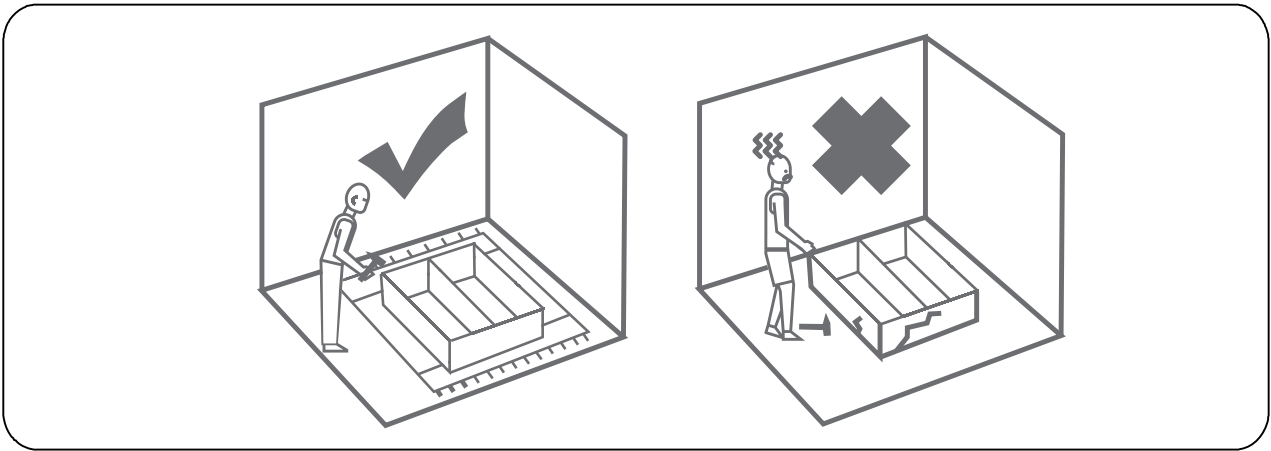

## ASSEMBLY INSTRUCTION

Dimensions  
Height: 2250 mm  
Width: 1800 mm  
Depth: 600 mm

### **RULES FOR USE AND CARE OF FURNITURE**

1. Use furniture only in dry rooms protected from the effects of weather conditions.
2. Install with suitable tools according to these assembly instructions.
3. Try to assemble as close to the location as possible.
4. The body is assembling in a horizontal position.
5. Before moving furniture, make sure that it is not loaded with items.  
**Caution:** moving furniture may damage it.  
When moving, hold on to vertical elements only; moving furniture by horizontal parts can break the product.
6. Overloading the furniture can damage it.
7. From time to time check the fittings and their correct position.
8. Wipe the furniture surface only with a slightly damp cloth or paper towels. Do not use chemical cleaning agents other than those specifically made for this.