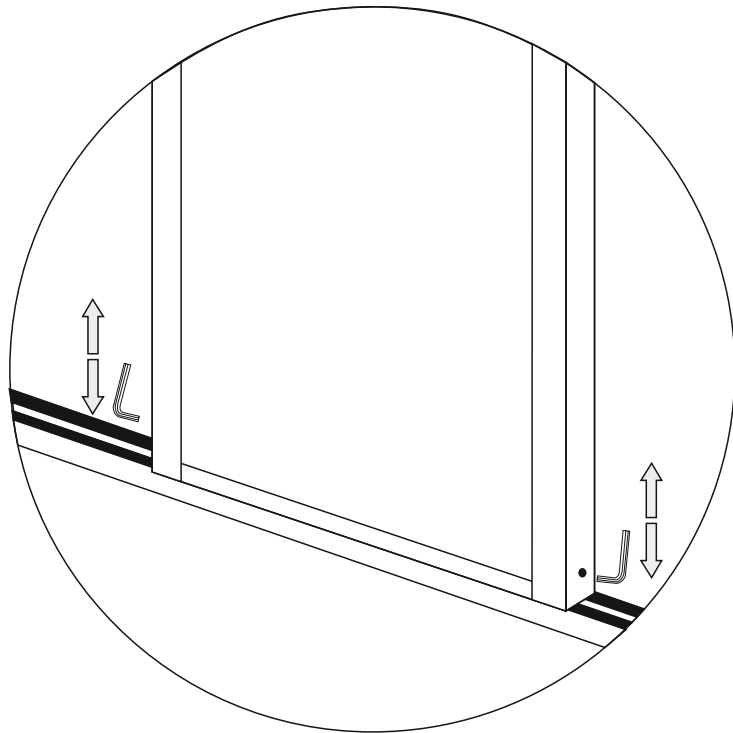

14

15

The dowel and the wall mounting angle are not included.
Purchase separately.