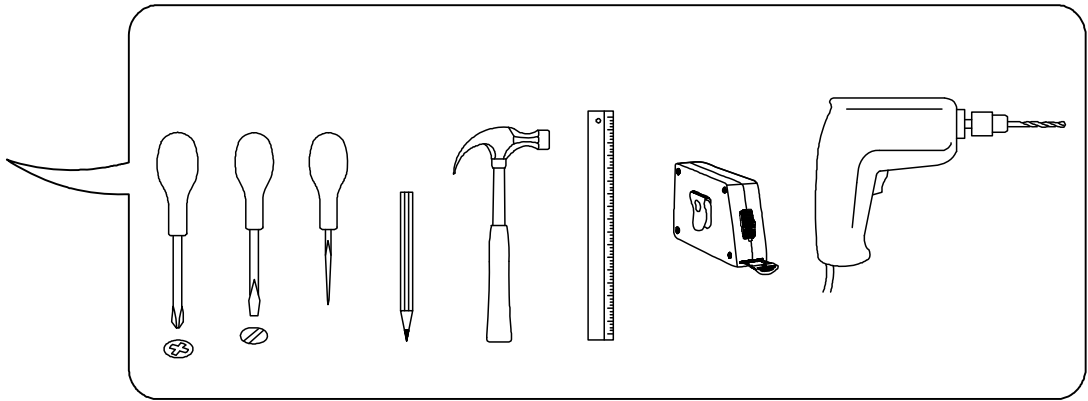

PARTS LIST

№	Description	Dimensions		№ pack	Qty.
01	Side stand left	2250	598	1/3	1
02	Side stand right	2250	598	1/3	1
03	Inner stand	2170	500	1/3	1
04	Inner stand 2	1170	480	1/3	1
05	Back wall (fiberboard)	2200	597	1/3	3
06	Guide profile top	1768		2/3	1
07	Guide profile bottom	1768		2/3	1
08	Roof	1768	598	2/3	1
09	Bottom	1768	598	2/3	1

№	Description	Dimensions		№ pack	Qty.
10	Полиция	1174	495	2/3	1
11	Полиция 2	578	473	2/3	4
11/2	Полиция 3	578	473	2/3	1
12	Цоколь поздовжний	1168	46	2/3	2
13	Цоколь поперечний	520	46	2/3	2
14	Двері до шафи-купе			3/3	3
15	Гардеробна труба	575	25	2/3	3