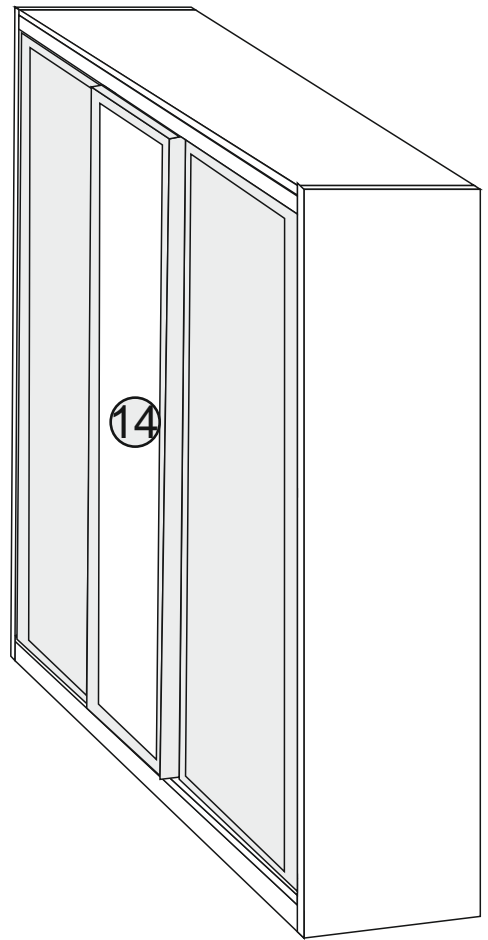

14

15

The dowel and the wall mounting angle are not included.
Purchase separately.