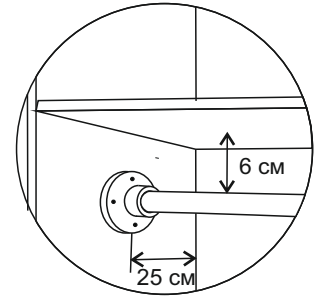

9

18x
φ3,5x16 mm p38

6x
n906