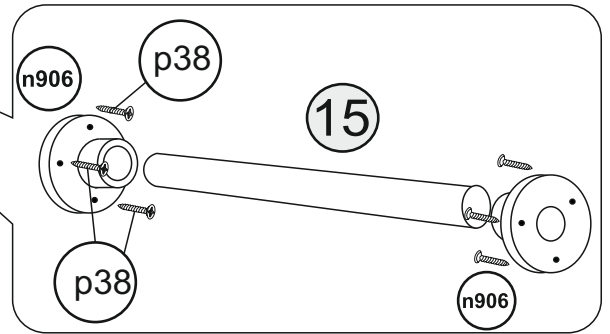

9

18x
φ3,5x16 mm p38

6x
n906