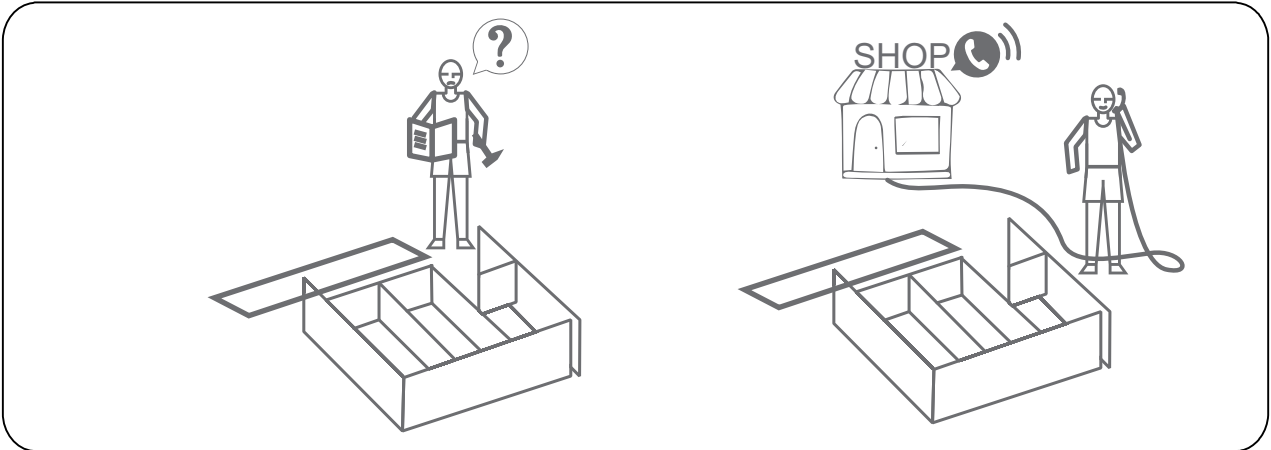

## ASSEMBLY INSTRUCTION

Dimensions  
Height: 2250 mm  
Width: 1800 mm  
Depth: 600 mm

### **RULES FOR USE AND CARE OF FURNITURE**

1. Use furniture only in dry rooms protected from the effects of weather conditions.
2. Install with suitable tools according to these assembly instructions.
3. Try to assemble as close to the location as possible.
4. The body is assembling in a horizontal position.
5. Before moving furniture, make sure that it is not loaded with items.  
**Caution:** moving furniture may damage it.  
When moving, hold on to vertical elements only; moving furniture by horizontal parts can break the product.
6. Overloading the furniture can damage it.
7. From time to time check the fittings and their correct position.
8. Wipe the furniture surface only with a slightly damp cloth or paper towels. Do not use chemical cleaning agents other than those specifically made for this.