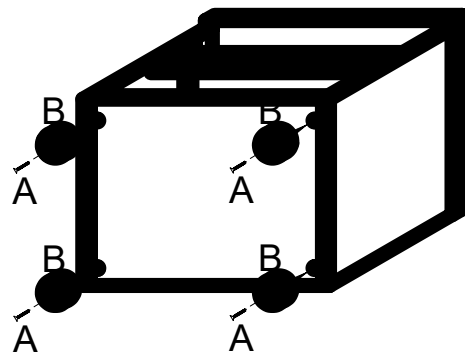

FROZEN nightstand

00:05:00

ASSEMBLY PARTS :

ASSEMBLY HARDWARE:

A	∅ 3.5x30	x4
B		x4