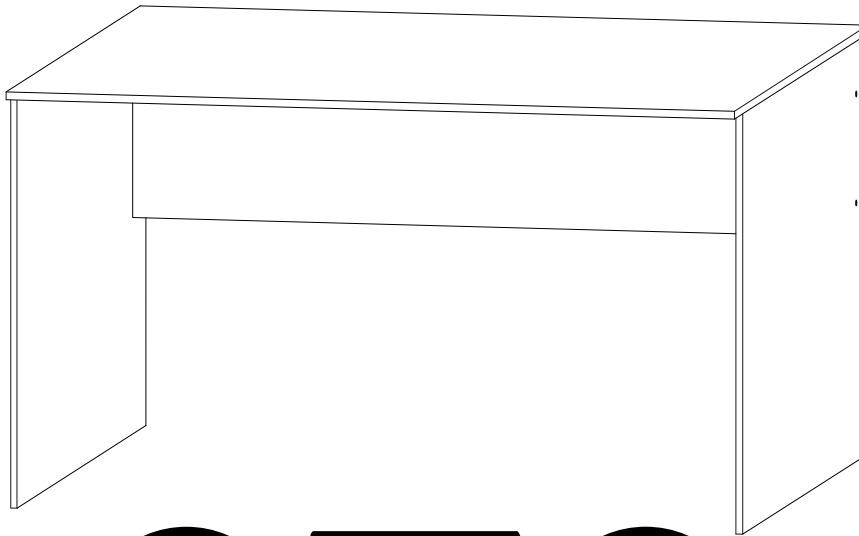

# Table 750x1400x700 mm

## ASSEMBLY INSTRUCTION

Dimensions  
Height: 750 mm  
Width: 1400 mm  
Depth: 700 mm