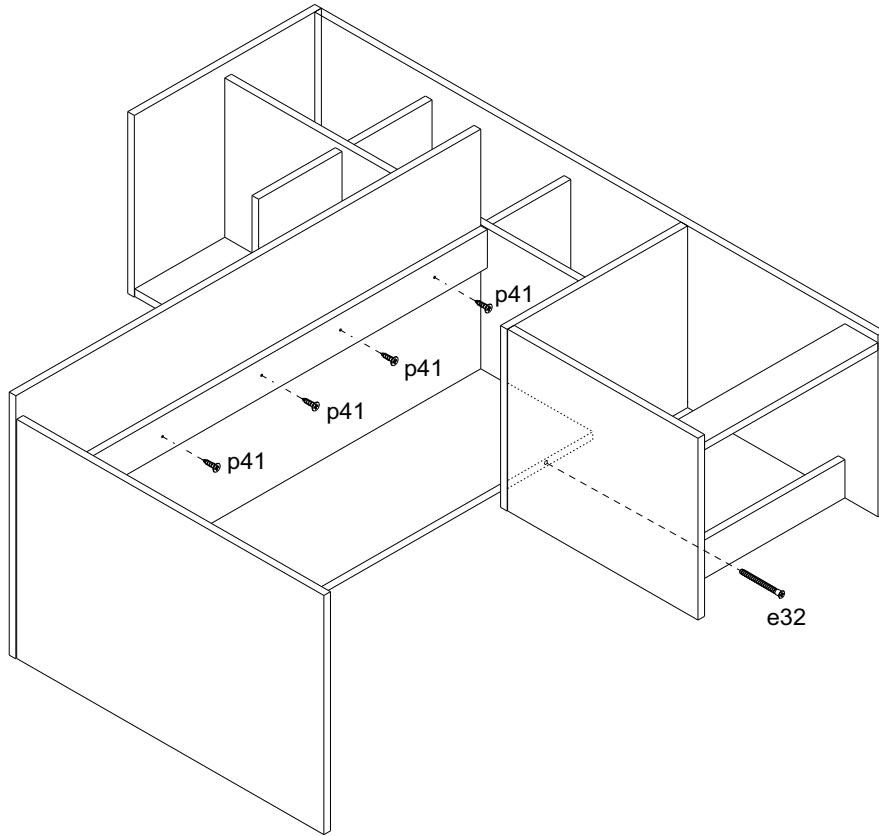

7

1x

φ7x50 mm e32

4x

φ3,5x30 mm p41