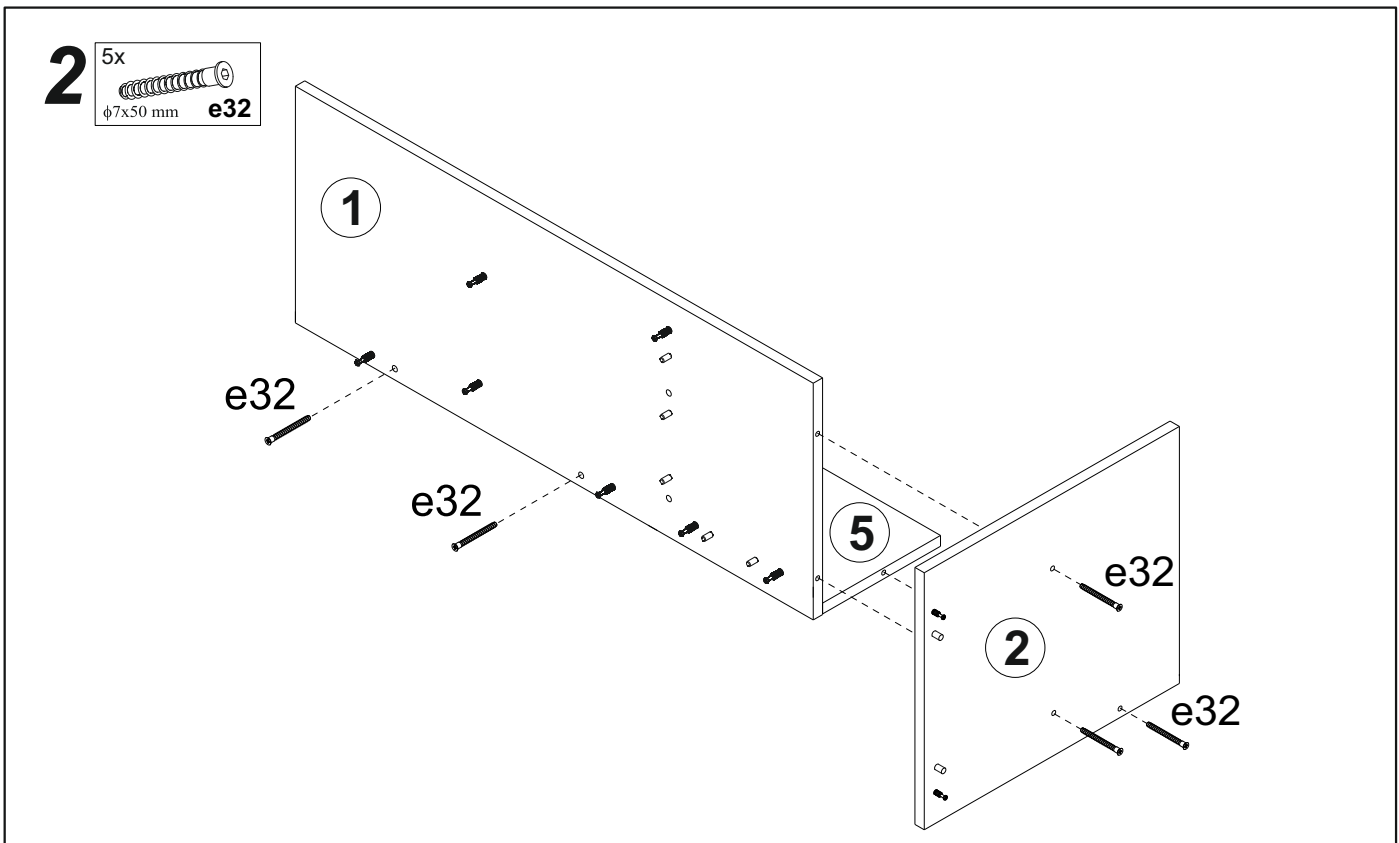

Table T7 1380x1360x550 mm

ASSEMBLY INSTRUCTION

Dimensions
Height: 1380 mm
Width: 1360 mm
Depth: 550 mm

NOTE!

For all questions and complaints about this product, please contact the place of purchase of this product.

60-120 min

PARTS LIST

Fittings:

2x 15x10x14mm c14	2x w5^{CL}	2x w5^{CR}	2x w5^{DL}	2x w5^{DR}	1x z1
27x φ7x50 mm e32	26x φ8x30 mm f1	8x φ6x13 mm e3	34x 20/9 r16	34x φ15x12mm #16 r1	1x l1
6x φ3,5x30 mm p41	32x s2	10x φ3,5x16 mm p38	6x k1	2x hr1	25x s3