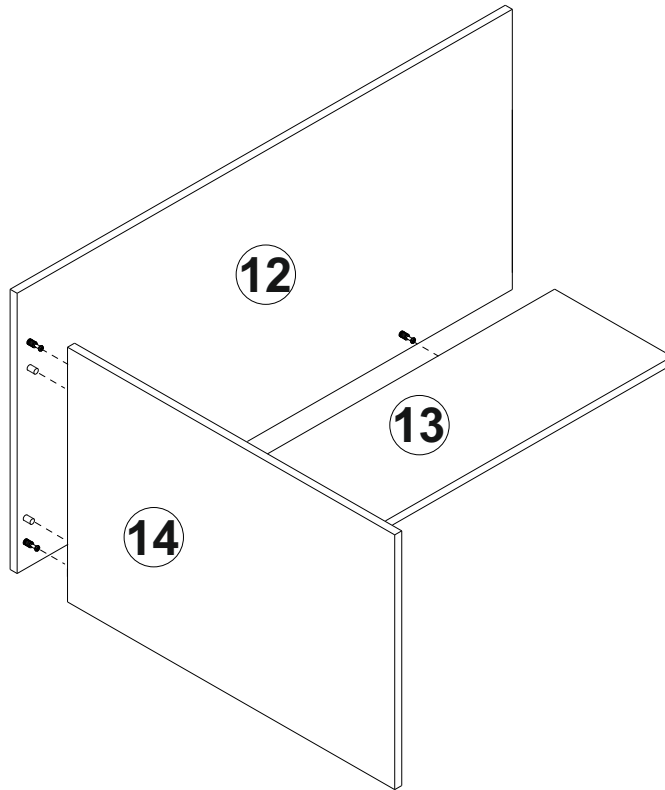

5

6
2x
 $\phi 7 \times 50$ mm e32