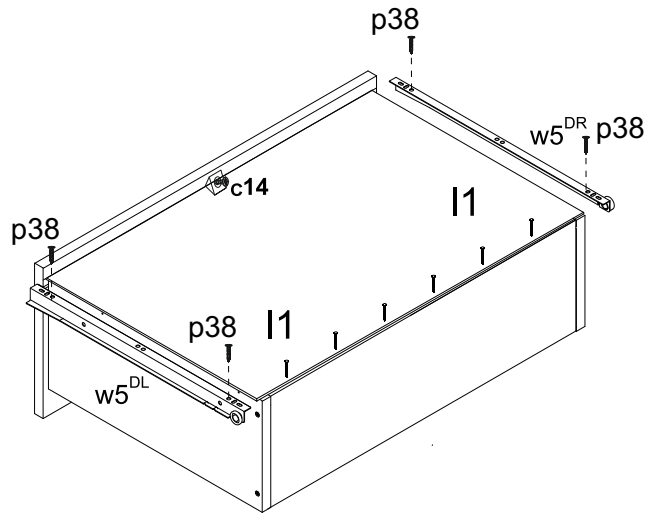

12

13

Place washers over the screws to hold the handles securely.
Washers can be found in the hardware kit.

14