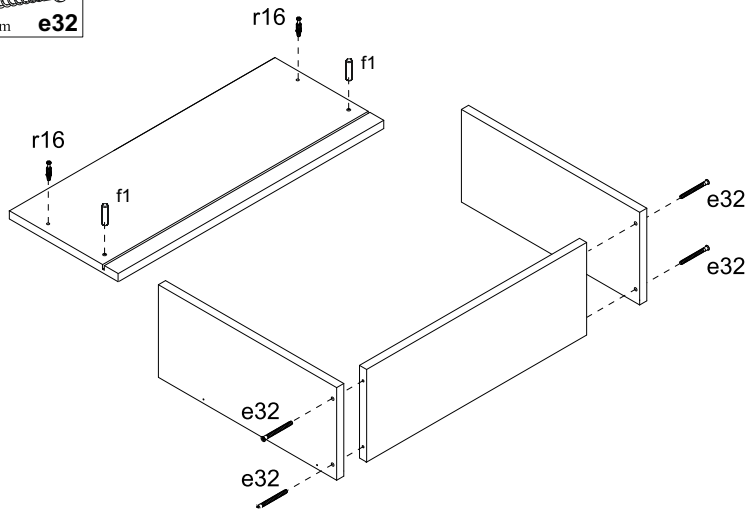

Table T7 1380x1360x550 mm

ASSEMBLY INSTRUCTION

Dimensions
Height: 1380 mm
Width: 1360 mm
Depth: 550 mm

NOTE!

For all questions and complaints about this product, please contact the place of purchase of this product.

60-120 min

PARTS LIST

Fittings:

2x 15x10x14mm c14	2x w5^{CL}	2x w5^{CR}	2x w5^{DL}	2x w5^{DR}	1x z1
27x φ7x50 mm e32	26x φ8x30 mm f1	8x φ6x13 mm e3	34x 20/9 r16	34x φ15x12mm #16 r1	1x l1
6x φ3,5x30 mm p41	32x s2	10x φ3,5x16 mm p38	6x k1	2x hr1	25x s3

φ3,5x30 mm p41

8

4x

φ7x50 mm e32

l1

9

10

11