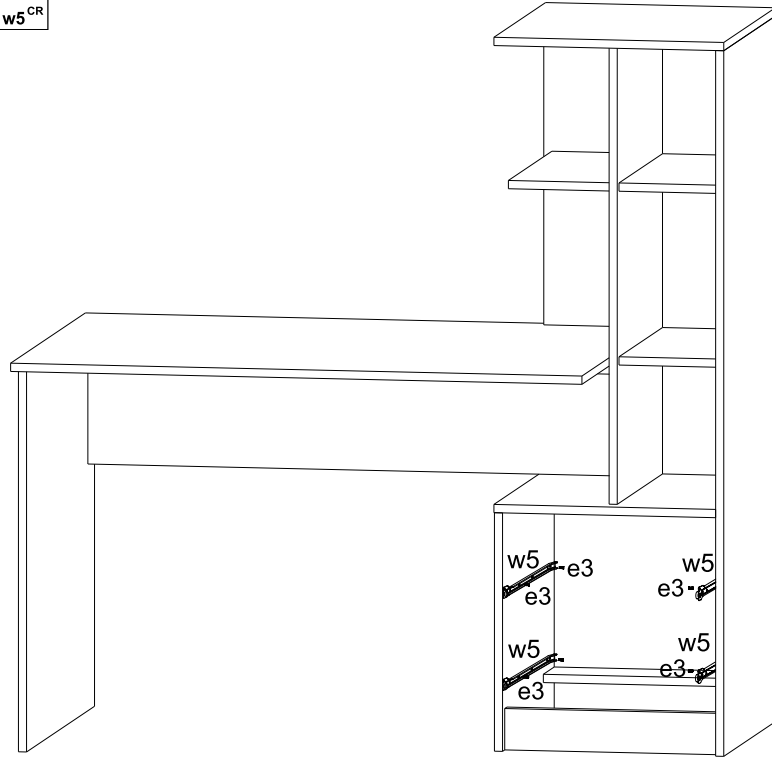

Table T7 1380x1360x550 mm

ASSEMBLY INSTRUCTION

Dimensions
Height: 1380 mm
Width: 1360 mm
Depth: 550 mm

NOTE!

For all questions and complaints about this product, please contact the place of purchase of this product.

60-120 min

PARTS LIST

Fittings:

2x 15x10x14mm c14	2x w5^{CL}	2x w5^{CR}	2x w5^{DL}	2x w5^{DR}	1x z1
27x φ7x50 mm e32	26x φ8x30 mm f1	8x φ6x13 mm e3	34x 20/9 r16	34x φ15x12mm #16 r1	1x l1
6x φ3,5x30 mm p41	32x s2	10x φ3,5x16 mm p38	6x k1	2x hr1	25x s3

φ3,5x30 mm p41

8

4x

φ7x50 mm e32

l1

9

10

11