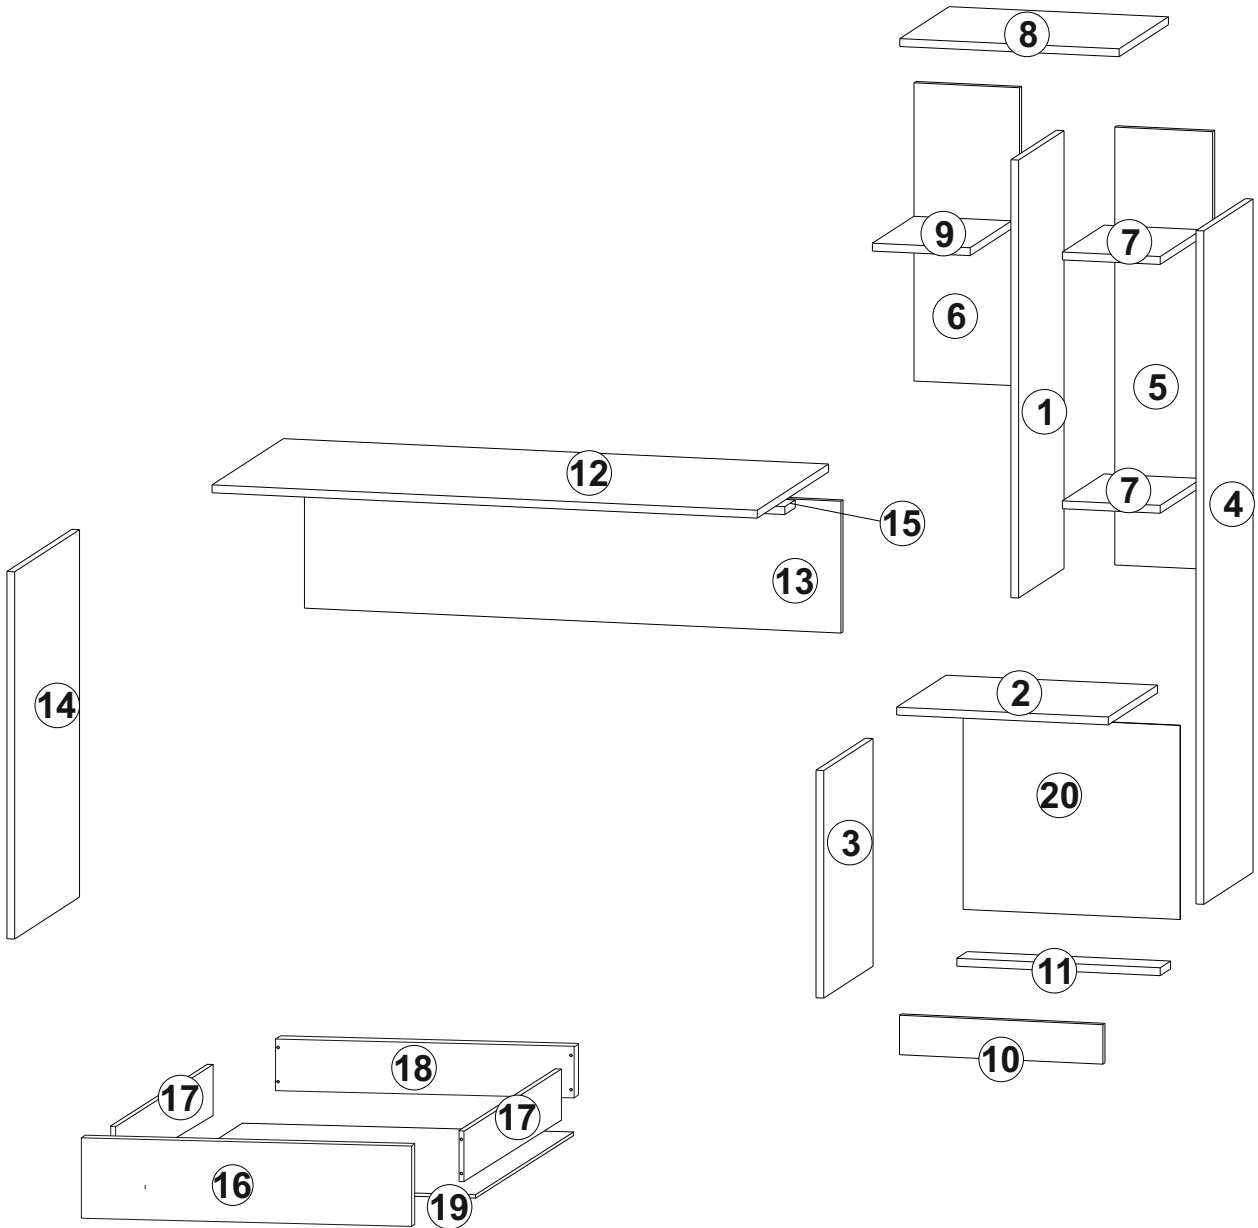

Table T7 1380x1360x550 mm

ASSEMBLY INSTRUCTION

Dimensions
Height: 1380 mm
Width: 1360 mm
Depth: 550 mm

NOTE!

For all questions and complaints about this product, please contact the place of purchase of this product.

60-120 min

PARTS LIST

Fittings:

2x 15x10x14mm c14	2x w5^{CL}	2x w5^{CR}	2x w5^{DL}	2x w5^{DR}	1x z1
27x φ7x50 mm e32	26x φ8x30 mm f1	8x φ6x13 mm e3	34x 20/9 r16	34x φ15x12mm #16 r1	1x l1
6x φ3,5x30 mm p41	32x s2	10x φ3,5x16 mm p38	6x k1	2x hr1	25x s3