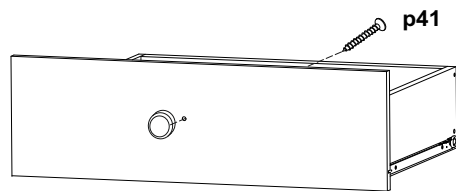

13

Place washers over the screws to hold the handles securely.
Washers can be found in the hardware kit.