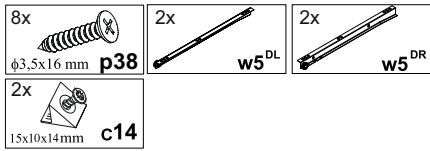

12

13

Place washers over the screws to hold the handles securely.
Washers can be found in the hardware kit.

14