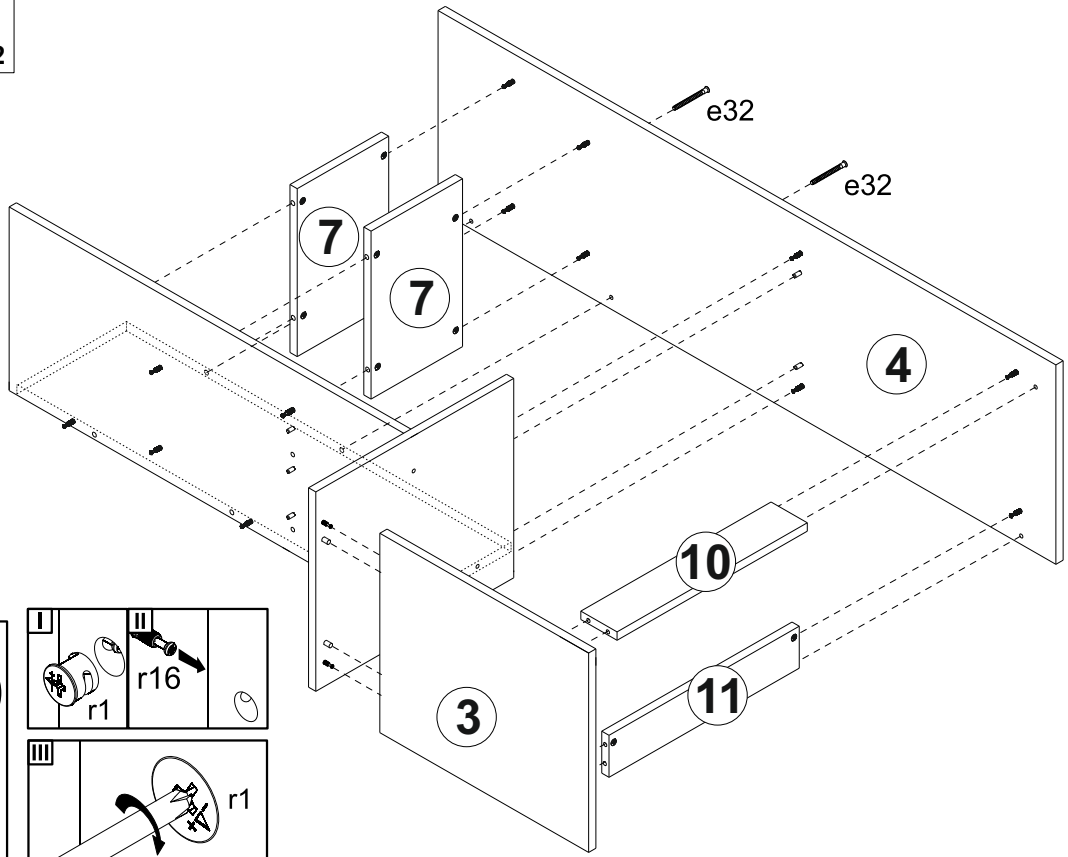

3 2x
φ7x50 mm e32