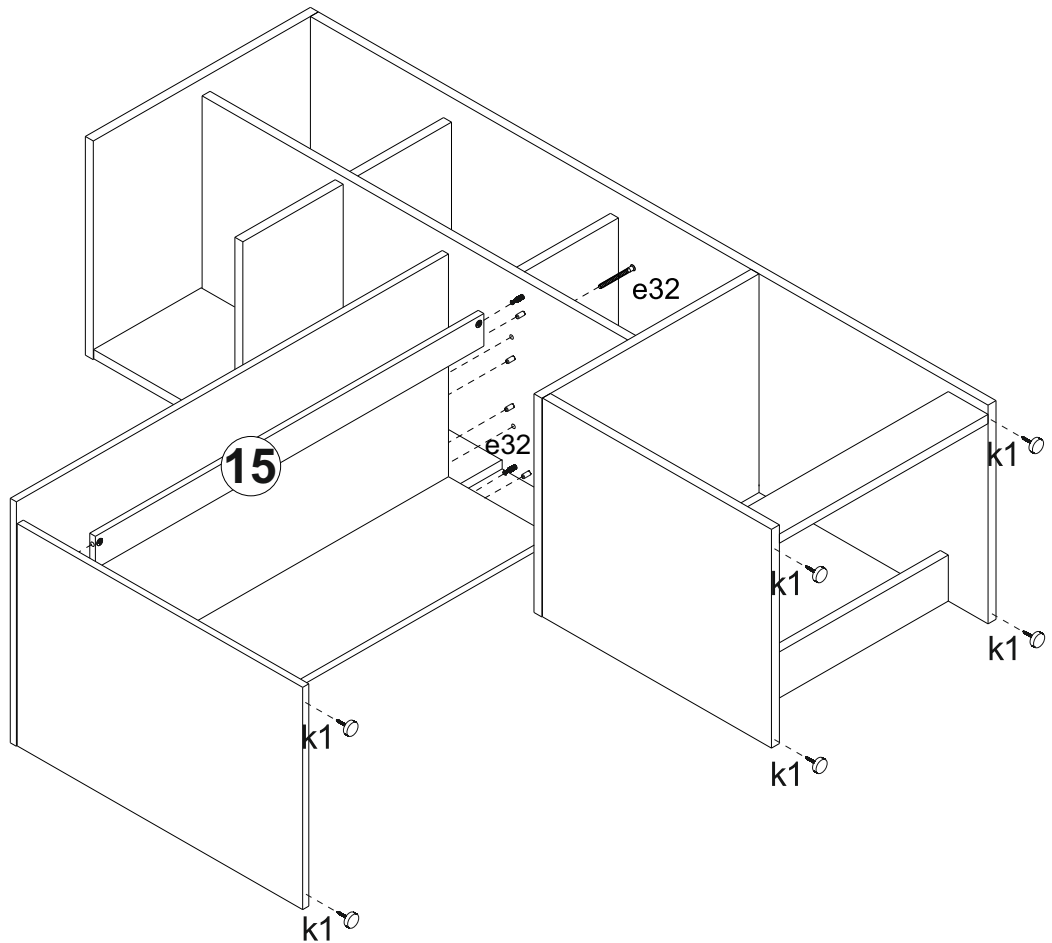

6
2x
 $\phi 7 \times 50$ mm e32