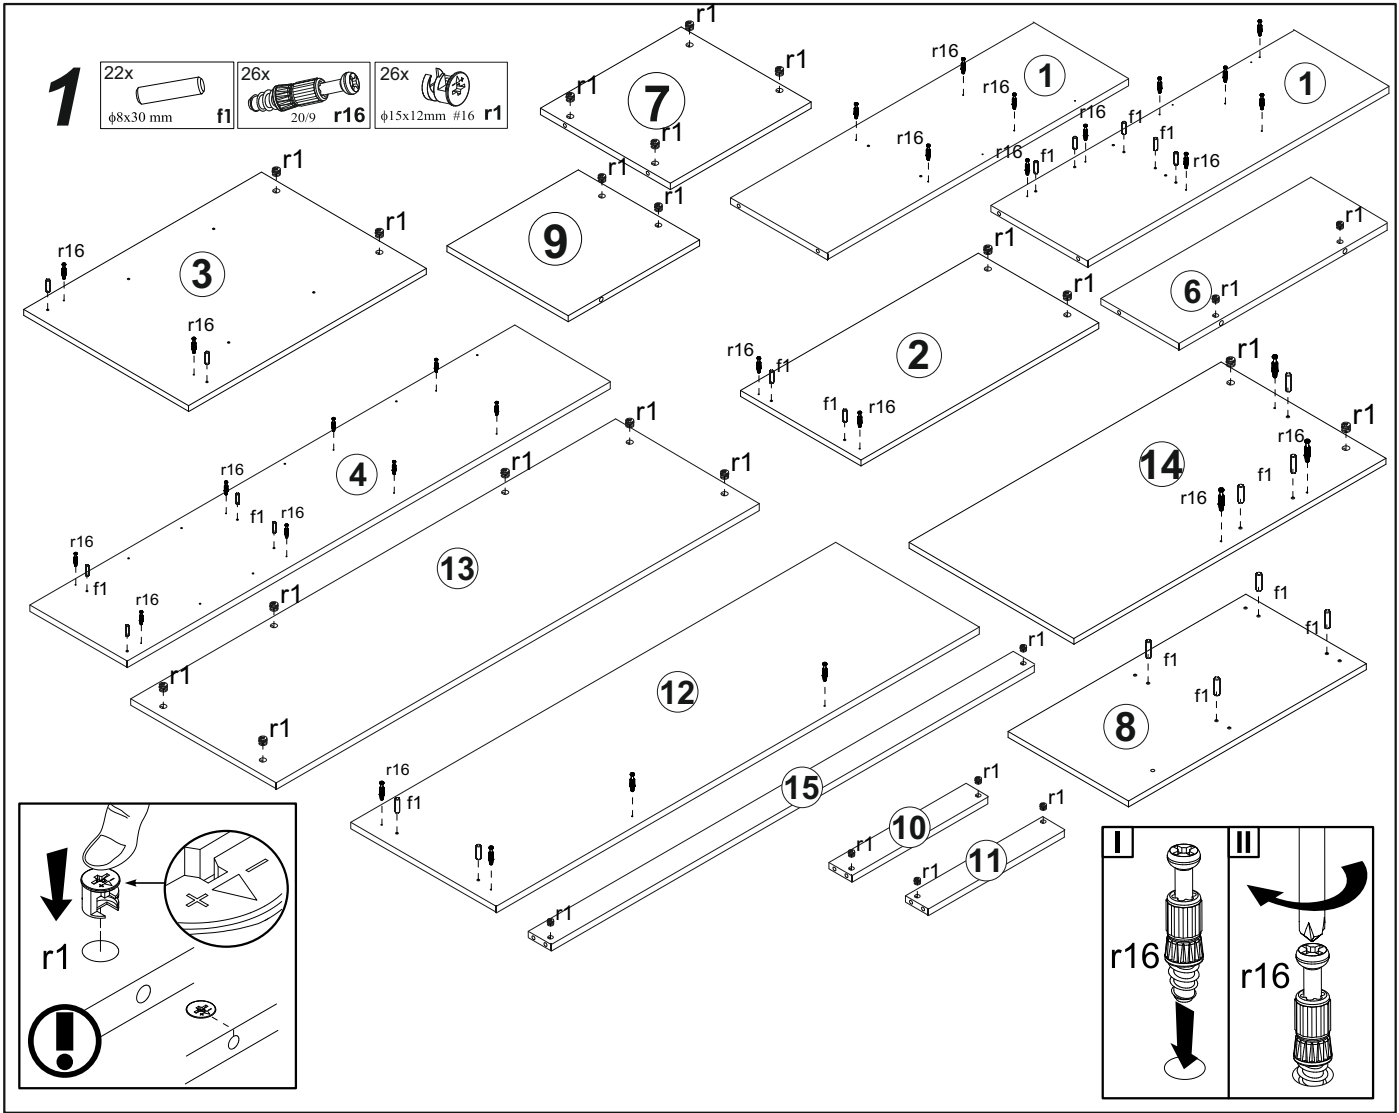

Table T7 1380x1360x550 mm

ASSEMBLY INSTRUCTION

Dimensions
Height: 1380 mm
Width: 1360 mm
Depth: 550 mm

NOTE!

For all questions and complaints about this product, please contact the place of purchase of this product.

60-120 min

PARTS LIST

Fittings:

2x 15x10x14mm c14	2x w5^{CL}	2x w5^{CR}	2x w5^{DL}	2x w5^{DR}	1x z1
27x φ7x50 mm e32	26x φ8x30 mm f1	8x φ6x13 mm e3	34x 20/9 r16	34x φ15x12mm #16 r1	1x l1
6x φ3,5x30 mm p41	32x s2	10x φ3,5x16 mm p38	6x k1	2x hr1	25x s3