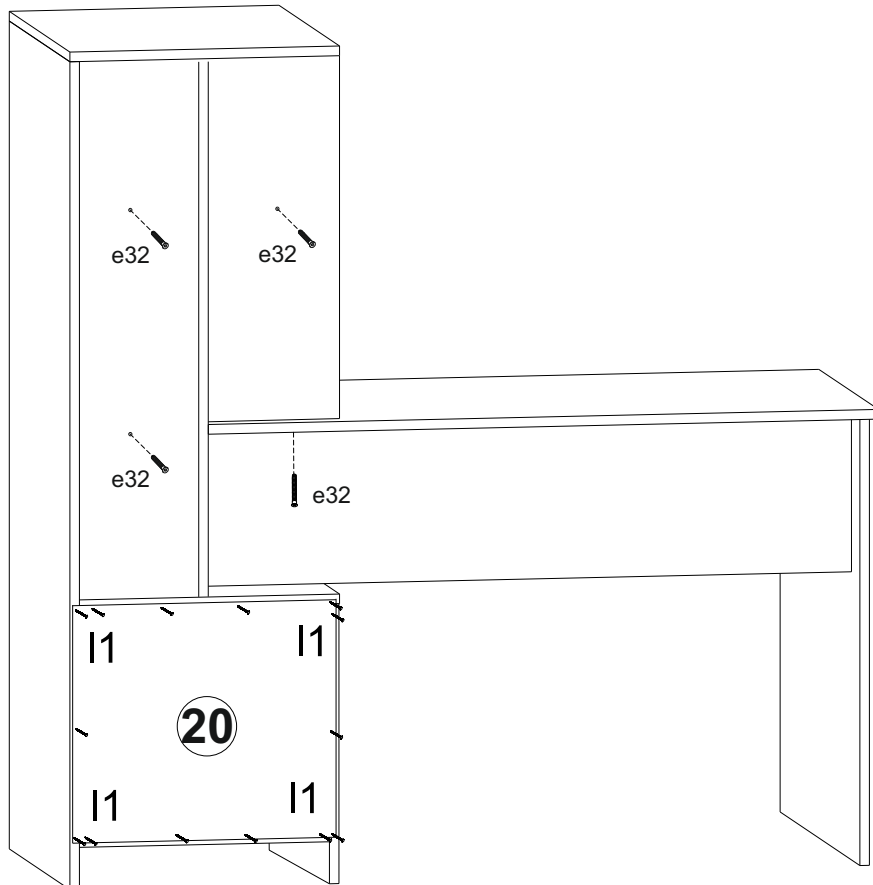

8

4x

φ7x50 mm e32

l1