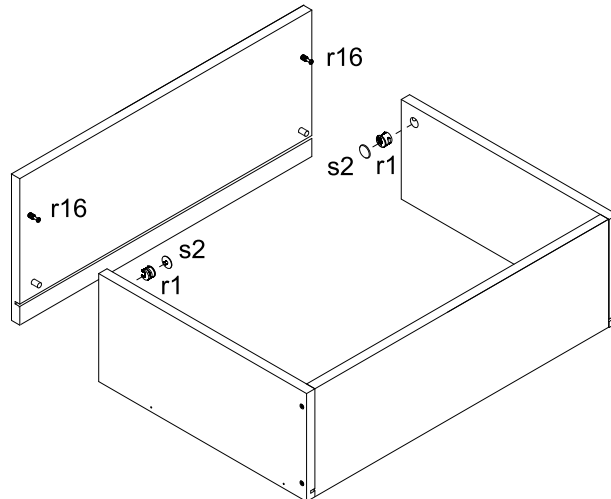

Table T7 1380x1360x550 mm

ASSEMBLY INSTRUCTION

Dimensions
Height: 1380 mm
Width: 1360 mm
Depth: 550 mm

NOTE!

For all questions and complaints about this product, please contact the place of purchase of this product.

60-120 min

PARTS LIST

Fittings:

2x 15x10x14mm c14	2x w5^{CL}	2x w5^{CR}	2x w5^{DL}	2x w5^{DR}	1x z1
27x φ7x50 mm e32	26x φ8x30 mm f1	8x φ6x13 mm e3	34x 20/9 r16	34x φ15x12mm #16 r1	1x l1
6x φ3,5x30 mm p41	32x s2	10x φ3,5x16 mm p38	6x k1	2x hr1	25x s3

φ3,5x30 mm p41

8

4x

φ7x50 mm e32

l1

9

10

11