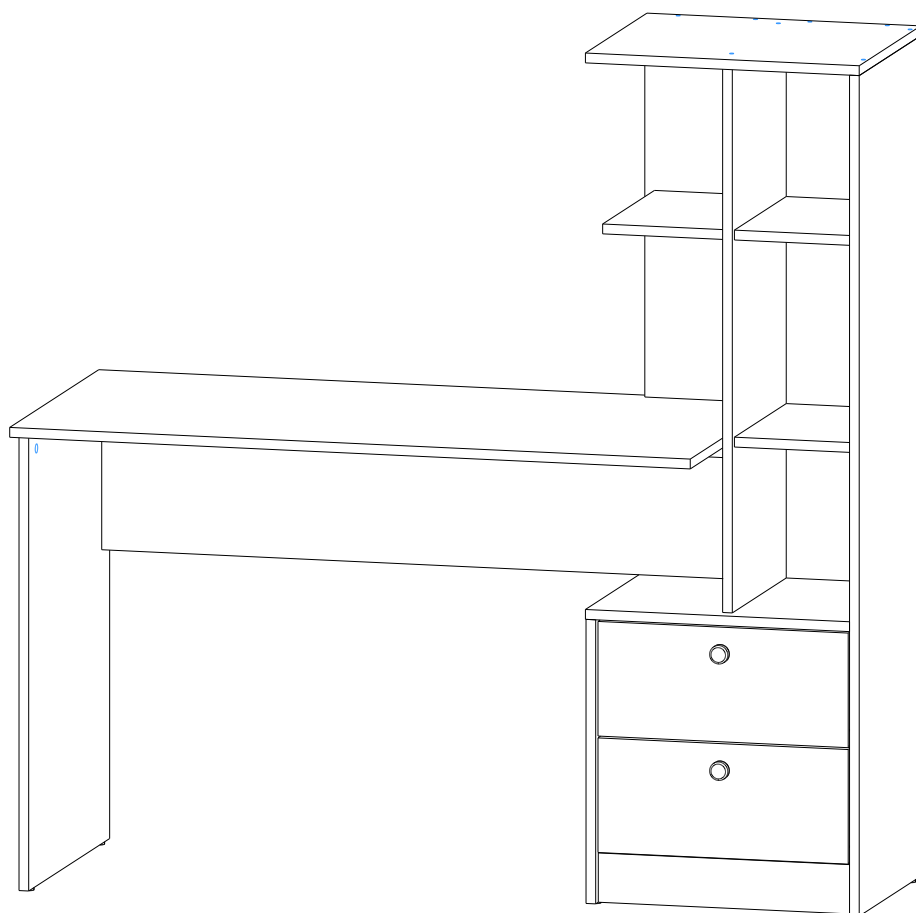

Table T7 1380x1360x550 mm

ASSEMBLY INSTRUCTION

Dimensions
Height: 1380 mm
Width: 1360 mm
Depth: 550 mm

NOTE!

For all questions and complaints about this product, please contact the place of purchase of this product.